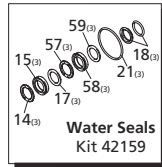

**Repair Kits**

Pos	Code	Description	Qty.	Pos	Code	Description	Qty.	Legend		
1	2820290	Screw	752 (in/lbs)	8	37	2820860	Cover	1	Ø 20	Ø 20
2	2820470	Washer	8	39	2820320	Plug	133 (in/lbs)	1	For ○	For □
3	2820020	Pump head	1	40	2820330	Eyebolt	133 (in/lbs)	1	RTP30N	RTP38N
4	550350	O-Ring ø23.81x2.62	1	41	2820100	Piston	177 (in/lbs)	3		
5	1140480	Plug	310 (in/lbs)	42	2820130	Spacer	3			
6	740290	O-Ring ø14x1.78	1	43	2820850	Guiding piston	3			
7	1981180	Plug	221 (in/lbs)	44	2820210	Con rod pin	3			
8	1540120	Washer	1	45	2820240	Seeger	6			
9	2820490	Plug	221 (in/lbs)	46	2820050	Con-rod	3			
10	1941800	Plug	531 (in/lbs)	50	2820840	O-Ring ø221.92x2.62	1			
11	1941070	Ring	3	51	2820030	Complete cover	1			
12	880830	O-Ring ø15.54x2.62	3	52	540290	Screw M 8x25	221 (in/lbs)	8		
13	2829050	Complete valve	6	54	2820310	Plug	89 (in/lbs)	1		
14	2840410	Ring	3	55	2820300	Plug	89 (in/lbs)	1		
15	2820400	Gasket	3	56	850250	Screw M 8x12	133 (in/lbs)	2		
16	2820380	Piston guide	3	57	2820440	Ring	3			
17	2820420	Ring	3	58	2820430	Gasket	3			
18	2820460	Gasket	3	59	2820450	Piston guide	3			
21	2820480	O-Ring ø52.07x2.62	3	60	2820350	Seal	2			
22	2820390	Piston guide	3							
23	2820360	Gasket	3							
24	2820010	Pump housing	1							
25	2820060	Cover	1							
26	820510	O-Ring ø10.82x1.78	1							
27	880581	Plug	133 (in/lbs)							
28	1343020	Screw M 6x16	89 (in/lbs)							
29	651540	O-Ring ø107.62x2.62	2							
30	2820370	Bearing	2							
31	2820040	Cover	2							
32	1321850	Washer	12							
33	540290	Screw M 8x25	221 (in/lbs)							
34	2820340	Crankshaft 35mm	○ 1							
35	2820070	Crankshaft 35mm	□ 1							
	2820280	Key 10x8x70	1							
	2820090	0.05mm shim	1							
	2820180	0.10mm shim	1							
	2820190	0.20mm shim	1							

OIL CAPACITY - 137 OZ