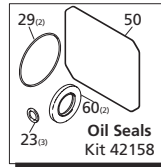

**Repair Kits**

Pos	Code	Description	Qty.	Pos	Code	Description	Qty.	Legend		
1	2820290	Screw	752 (in/lbs)	8	37	2820860	Cover	1	Ø 20	Ø 20
2	2820470	Washer	8	39	2820320	Plug	133 (in/lbs)	1	For ○	For □
3	2820020	Pump head	1	40	2820330	Eyebolt	133 (in/lbs)	1	RTP30N	RTP38N
4	550350	O-Ring ø23.81x2.62	1	41	2820100	Piston	177 (in/lbs)	3		
5	1140480	Plug	310 (in/lbs)	42	2820130	Spacer	3			
6	740290	O-Ring ø14x1.78	1	43	2820850	Guiding piston	3			
7	1981180	Plug	221 (in/lbs)	44	2820210	Con rod pin	3			
8	1540120	Washer	1	45	2820240	Seeger	6			
9	2820490	Plug	221 (in/lbs)	46	2820050	Con-rod	3			
10	1941800	Plug	531 (in/lbs)	50	2820840	O-Ring ø221.92x2.62	1			
11	1941070	Ring	3	51	2820030	Complete cover	1			
12	880830	O-Ring ø15.54x2.62	3	52	540290	Screw M 8x25	221 (in/lbs)	8		
13	2829050	Complete valve	6	54	2820310	Plug	89 (in/lbs)	1		
14	2840410	Ring	3	55	2820300	Plug	89 (in/lbs)	1		
15	2820400	Gasket	3	56	850250	Screw M 8x12	133 (in/lbs)	2		
16	2820380	Piston guide	3	57	2820440	Ring	3			
17	2820420	Ring	3	58	2820430	Gasket	3			
18	2820460	Gasket	3	59	2820450	Piston guide	3			
21	2820480	O-Ring ø52.07x2.62	3	60	2820350	Seal	2			
22	2820390	Piston guide	3							
23	2820360	Gasket	3							
24	2820010	Pump housing	1							
25	2820060	Cover	1							
26	820510	O-Ring ø10.82x1.78	1							
27	880581	Plug	133 (in/lbs)							
28	1343020	Screw M 6x16	89 (in/lbs)							
29	651540	O-Ring ø107.62x2.62	2							
30	2820370	Bearing	2							
31	2820040	Cover	2							
32	1321850	Washer	12							
33	540290	Screw M 8x25	221 (in/lbs)							
34	2820340	Crankshaft 35mm	○ 1							
35	2820070	Crankshaft 35mm	□ 1							
	2820280	Key 10x8x70	1							
	2820090	0.05mm shim	1							
	2820180	0.10mm shim	1							
	2820190	0.20mm shim	1							

OIL CAPACITY - 137 OZ