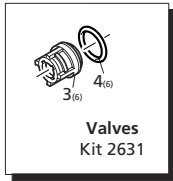

Repair Kits

Pos	Code	Description	Qty	Pos	Code	Description	Qty	Legend		
1	960161	O-Ring ø17.86x2.62	6	40	1321190	Bearing	1	∅ 15	∅ 15	∅ 15
2	2580031	Valve cap	(443 in/lbs) 6	41	1321080	Snap ring	1	For ○	For ▲	For ●
3	960850T	Valve cap 1/4" threaded-SS	(443 in/lbs) 1	42	480671	Oil seal	1	XMA-SS0.5G15	XMA-SS2.5G15	XMA-SS3G15
4	2589050	Complete valve	6	43	820440	Grub screw	1			
6	880831	O-Ring ø15.54x2.62	6	45	1780170	Crankshaft 24mm	1			
7	1780130	Support ring	3	45	1781170	Hollow shaft	○ 1			
8	1260131	High pressure packing	3	45	1781180	Hollow shaft	▲ 1			
7	1781030	Back-up ring	3	45	1780990	Hollow shaft	● 1			
9	2580010	Pump body	1	57	2589200	Complete pump head	▲○ 1			
10	1266740	Side cover seal	1	57	2589201	Complete pump head	● 1			
11	1260790	Circlip ø152	1	65	180030	Bolt M8x20	4			
12	1780550	Snap ring	1	67	1780910	Electric motor flange	1			
13	1780490	Bearing	1	71	1260250	Oil sight glass	1			
14	880130	Oil cap	1	72	1260430	Snap ring	1			
15	1780050	Piston pin	3	73	1780690	Contrast disc	1			
16	1780510	O-Ring ø106x3	1	74	1140450	O-Ring ø20.24x2.62	1			
17	680560	Bolt M6x16	(89 in/lbs) 6							
18	2349010	Complete rear cover	1		AR64516	Oil	1			
19	1780710	Con rod - Bronze	3			OIL CAPACITY - 14.5 OZ				
20	1780060	Guiding piston	3							
21	480482	O-Ring ø4.48x1.78	3							
22	2580120	Slinger	3							
23	1780070	Piston	3							
24	2340200	Piston washer	3							
25	2580110	Nut M8	(106 in/lbs) 3							
27	740290	O-Ring ø14x1.78	2							
28	2340350	Plug 3/8" G	3							
30	1260460	Oil seal	3							
31	2580050	Rear piston guide	3							
32	770261	O-Ring ø23.52x1.78	3							
33	1260441	Low pressure seal	3							
34	2340360	Plug 1/2" G	1							
35	180102	O-Ring ø17.5x2	1							
36	2580080	Head	○▲ 1							
36	2580020	Head	● 1							
38	2580090	Head bolt M6x60	(80 in/lbs) 8							
39	740291	O-Ring ø14x1.78	1							