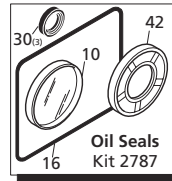

Repair Kits

Pos	Code	Description	Qty	Pos	Code	Description	Qty	Legend		
1	960161	O-Ring ø17.86x2.62	6	40	1321190	Bearing	1	∅ 15	∅ 15	∅ 15
2	2580031	Valve cap	(443 in/lbs) 6	41	1321080	Snap ring	1	For ○	For ▲	For ●
3	960850T	Valve cap 1/4" threaded-SS	(443 in/lbs) 1	42	480671	Oil seal	1	XMA-SS0.5G15	XMA-SS2.5G15	XMA-SS3G15
4	2589050	Complete valve	6	43	820440	Grub screw	1			
6	880831	O-Ring ø15.54x2.62	6	45	1780170	Crankshaft 24mm	1			
7	1780130	Support ring	3	45	1781170	Hollow shaft	○ 1			
8	1260131	High pressure packing	3	45	1781180	Hollow shaft	▲ 1			
7	1781030	Back-up ring	3	45	1780990	Hollow shaft	● 1			
9	2580010	Pump body	1	57	2589200	Complete pump head	▲○ 1			
10	1266740	Side cover seal	1	57	2589201	Complete pump head	● 1			
11	1260790	Circlip ø152	1	65	180030	Bolt M8x20	4			
12	1780550	Snap ring	1	67	1780910	Electric motor flange	1			
13	1780490	Bearing	1	71	1260250	Oil sight glass	1			
14	880130	Oil cap	1	72	1260430	Snap ring	1			
15	1780050	Piston pin	3	73	1780690	Contrast disc	1			
16	1780510	O-Ring ø106x3	1	74	1140450	O-Ring ø20.24x2.62	1			
17	680560	Bolt M6x16	(89 in/lbs) 6							
18	2349010	Complete rear cover	1		AR64516	Oil	1			
19	1780710	Con rod - Bronze	3			OIL CAPACITY - 14.5 OZ				
20	1780060	Guiding piston	3							
21	480482	O-Ring ø4.48x1.78	3							
22	2580120	Slinger	3							
23	1780070	Piston	3							
24	2340200	Piston washer	3							
25	2580110	Nut M8	(106 in/lbs) 3							
27	740290	O-Ring ø14x1.78	2							
28	2340350	Plug 3/8" G	3							
30	1260460	Oil seal	3							
31	2580050	Rear piston guide	3							
32	770261	O-Ring ø23.52x1.78	3							
33	1260441	Low pressure seal	3							
34	2340360	Plug 1/2" G	1							
35	180102	O-Ring ø17.5x2	1							
36	2580080	Head	○▲ 1							
36	2580020	Head	● 1							
38	2580090	Head bolt M6x60	(80 in/lbs) 8							
39	740291	O-Ring ø14x1.78	1							