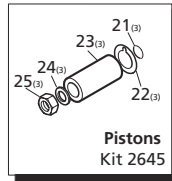

Repair Kits

Pos	Code	Description	Qty	Pos	Code	Description	Qty	Legend		
1	960161	O-Ring ø17.86x2.62	6	40	1321190	Bearing	1	∅ 15	∅ 15	∅ 15
2	2580031	Valve cap	(443 in/lbs) 6	41	1321080	Snap ring	1	For ○	For ▲	For ●
3	960850T	Valve cap 1/4" threaded-SS	(443 in/lbs) 1	42	480671	Oil seal	1	XMA-SS0.5G15	XMA-SS2.5G15	XMA-SS3G15
4	2589050	Complete valve	6	43	820440	Grub screw	1			
6	880831	O-Ring ø15.54x2.62	6	45	1780170	Crankshaft 24mm	1			
7	1780130	Support ring	3	45	1781170	Hollow shaft	○ 1			
8	1260131	High pressure packing	3	45	1781180	Hollow shaft	▲ 1			
7	1781030	Back-up ring	3	45	1780990	Hollow shaft	● 1			
9	2580010	Pump body	1	57	2589200	Complete pump head	▲○ 1			
10	1266740	Side cover seal	1	57	2589201	Complete pump head	● 1			
11	1260790	Circlip ø152	1	65	180030	Bolt M8x20	4			
12	1780550	Snap ring	1	67	1780910	Electric motor flange	1			
13	1780490	Bearing	1	71	1260250	Oil sight glass	1			
14	880130	Oil cap	1	72	1260430	Snap ring	1			
15	1780050	Piston pin	3	73	1780690	Contrast disc	1			
16	1780510	O-Ring ø106x3	1	74	1140450	O-Ring ø20.24x2.62	1			
17	680560	Bolt M6x16	(89 in/lbs) 6							
18	2349010	Complete rear cover	1		AR64516	Oil	1			
19	1780710	Con rod - Bronze	3			OIL CAPACITY - 14.5 OZ				
20	1780060	Guiding piston	3							
21	480482	O-Ring ø4.48x1.78	3							
22	2580120	Slinger	3							
23	1780070	Piston	3							
24	2340200	Piston washer	3							
25	2580110	Nut M8	(106 in/lbs) 3							
27	740290	O-Ring ø14x1.78	2							
28	2340350	Plug 3/8" G	3							
30	1260460	Oil seal	3							
31	2580050	Rear piston guide	3							
32	770261	O-Ring ø23.52x1.78	3							
33	1260441	Low pressure seal	3							
34	2340360	Plug 1/2" G	1							
35	180102	O-Ring ø17.5x2	1							
36	2580080	Head	○▲ 1							
36	2580020	Head	● 1							
38	2580090	Head bolt M6x60	(80 in/lbs) 8							
39	740291	O-Ring ø14x1.78	1							